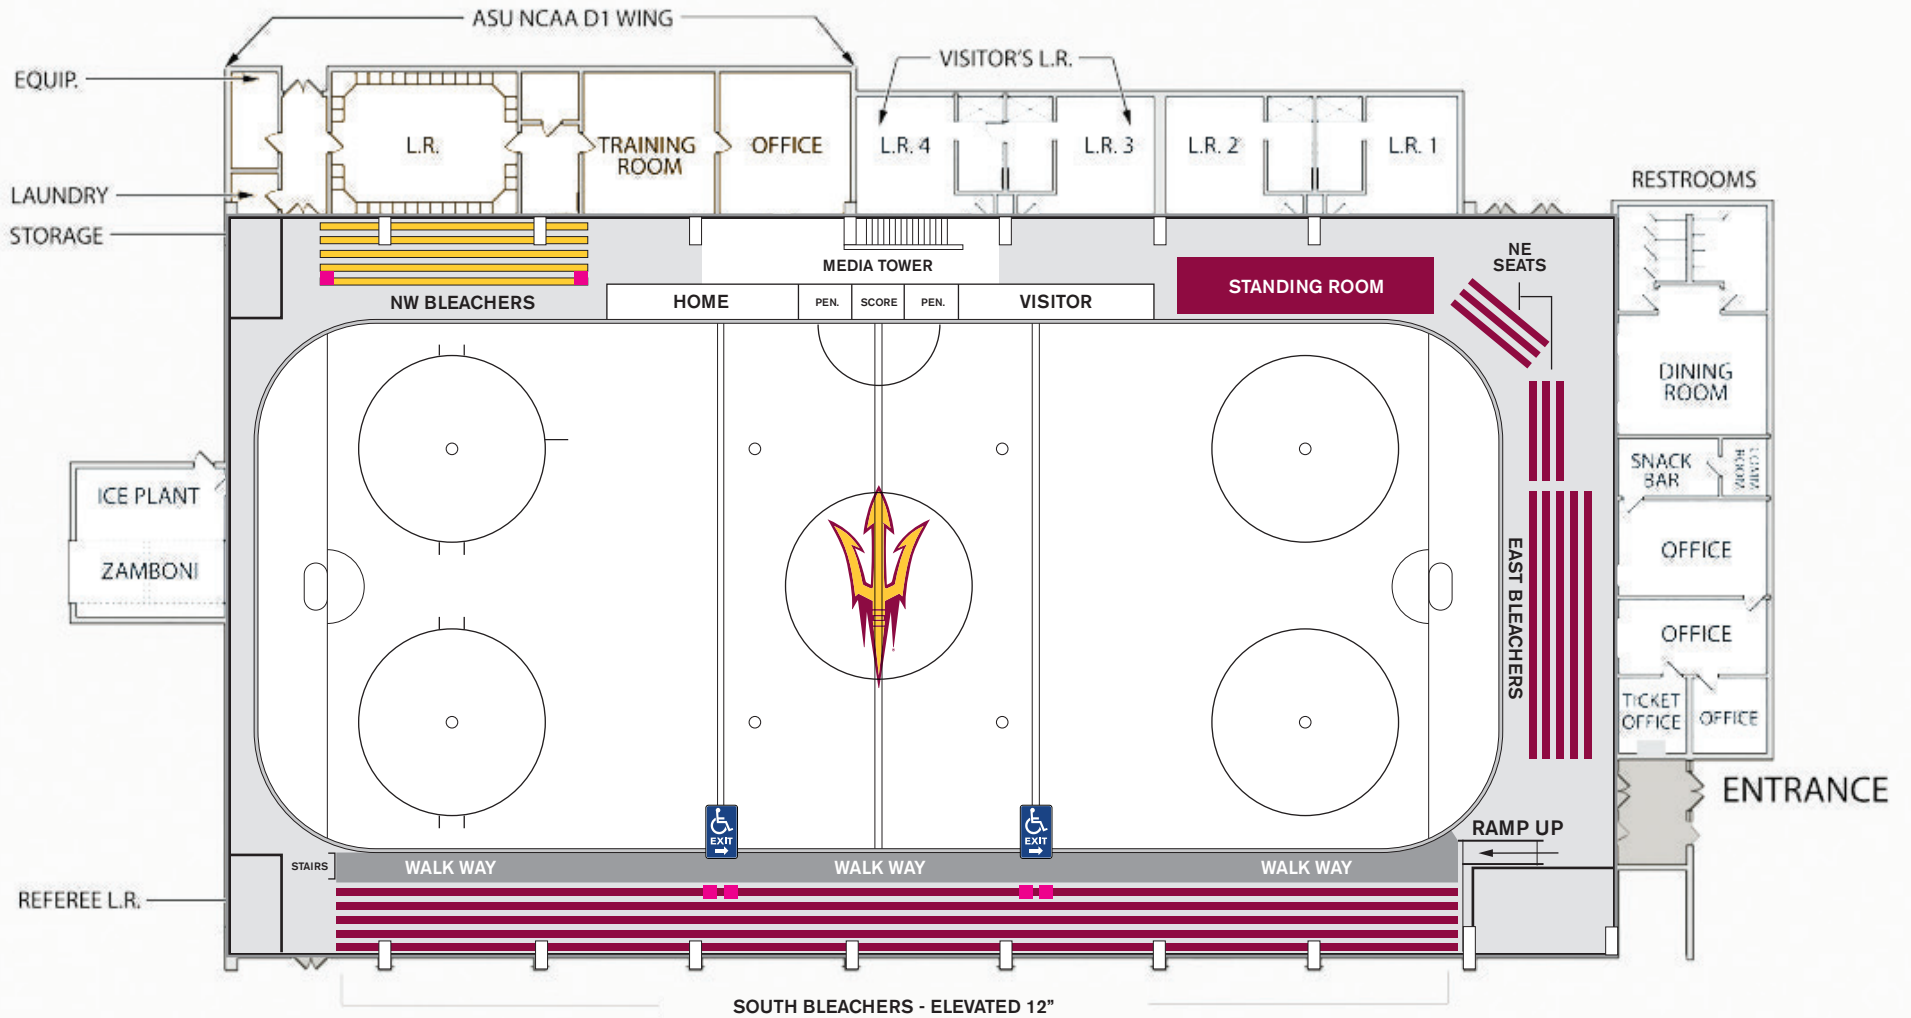

SUN DEVIL HOCKEY

OCEANSIDE ICE ARENA